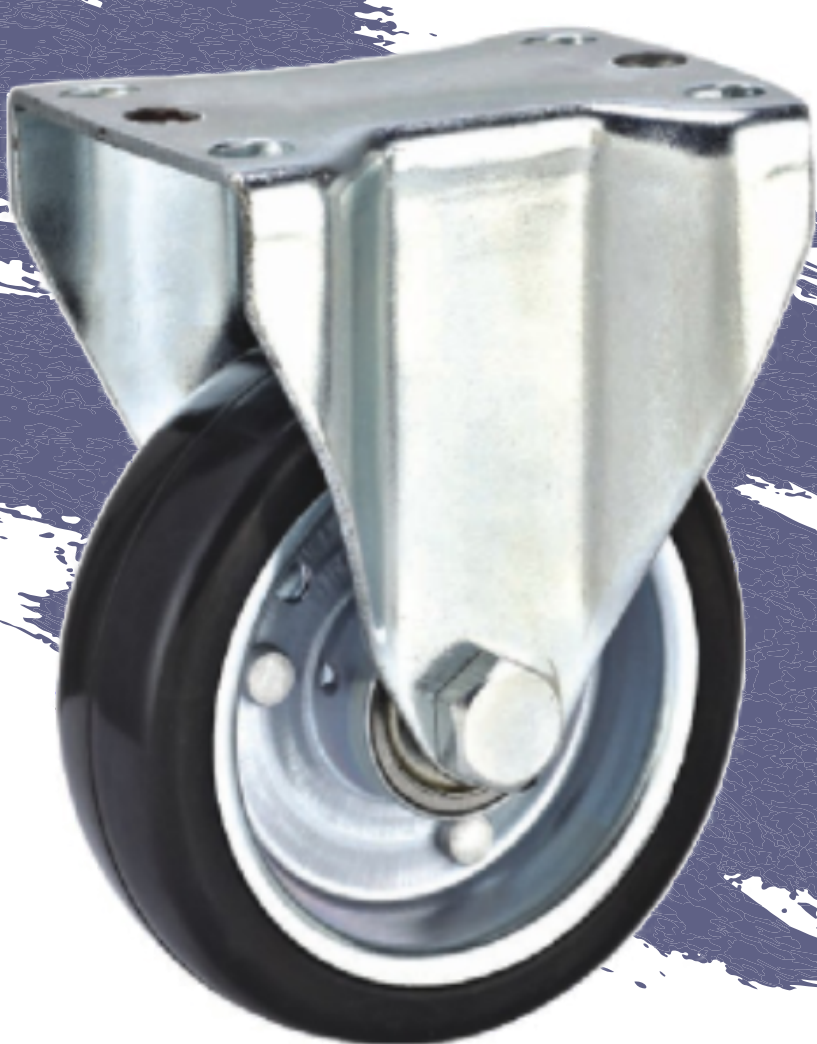

ESD Stem, Swivel Casters with Brake

KS107-S3-BK-ESD

ESD 3" Caster, Swivel with Brake, Rubber Stem for STS Pipe.

KS107-S4-BK-ESD

ESD 4" Caster, Swivel with brake, Rubber Stem for STS Pipe, Load Capacity: 220 Lbs.

ESD Stem Casters No Brake

KS107-S3-NB-ESD

ESD 3" Caster, Swivel, Rubber Stem for STS Pipe, Load Capacity: 190 Lbs. Surface resistivity $10^6 \sim 10^8$ Ohms.

KS107-S4-NB-ESD

ESD 4" Caster, Swivel, Rubber Stem for STS Pipe, Load Capacity: 220 Lbs. Surface resistivity: $10^6 \sim 1^8$ Ohms

ESD Plate Type Caster, Swivel with Brake

KS108-P3-BK-ESD

ESD 3" Plate Caster, Swivel with Brake, Load Capacity: 190 Lbs. Surface resistivity $10^6 \sim 10^8$ Ohm

KS108-P4-BK-ESD

ESD 4" Plate Caster, Swivel with Brake, Load Capacity: 220 Lbs. Surface resistivity $10^6 \sim 10^8$ Ohms