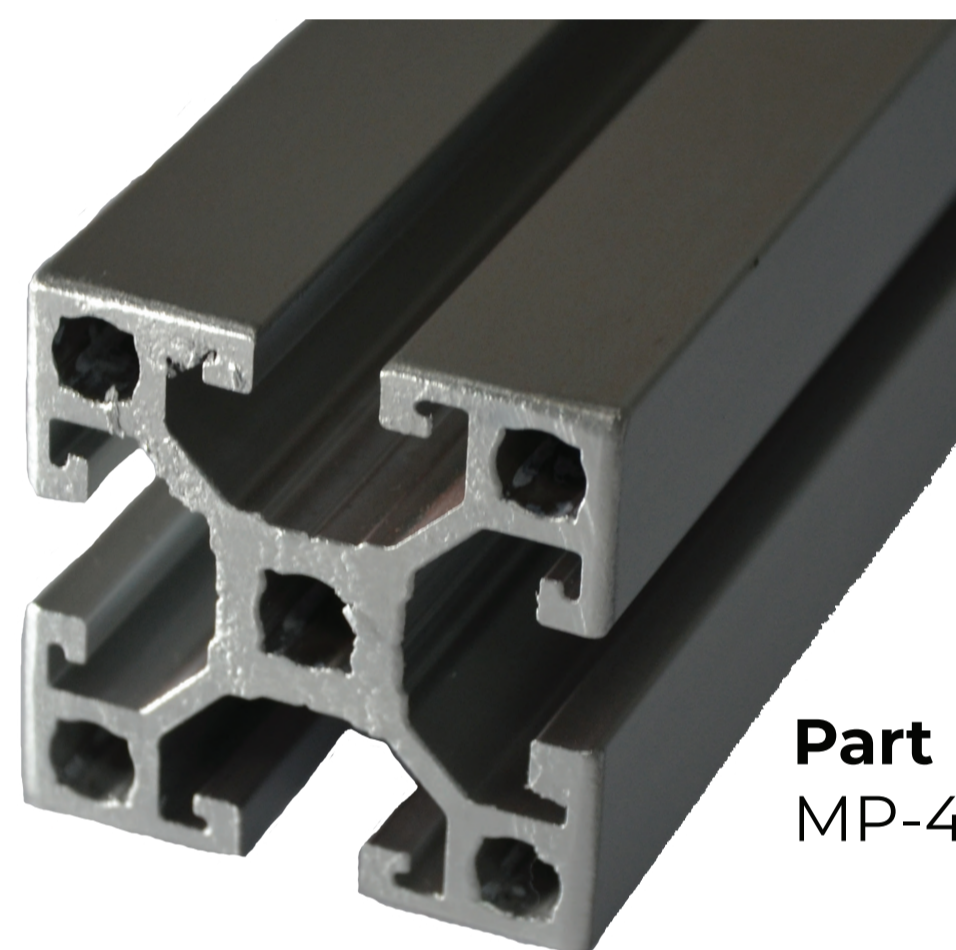

Aluminum Profile

& Accesories

T-slotted Aluminum Profile 30x30

Description

T-slotted Aluminum Profile, 30mm x 30mm x 6m
Is desingned for constucting medium weight assemblies such as machine structure frame, work stations, display frames, etc.

Part Number:
MP-3030-6

T-slotted Aluminum Profile 40x40

Description

T-slotted Aluminum Profile, 40mm x 40mm x 6m
Is desingned for constucting heavy weight assemblies such as machine structure frame, work stations, display frames, etc.

Part Number:
MP-4040L-6

T-slotted Aluminum Profile 40x80

Description

T-slotted Aluminum Profile, 40mm x 80mm x 3m
Is desingned for constucting heavy weight assemblies such as machine structure frame, work stations, display frames, etc.

Part Number:
MP-4080L-3

Accesories for Aluminum Profile

Steel Joint Clip
Part Number:
JC G308/ JC G408

Cable Tie Mount-Black
Part Number:
MTL-30/ MTL-40

Multi Block-Black & White
Part Number:
MB-G308 (3T o 5T/8T)/
MB-G408 (1T/10T)