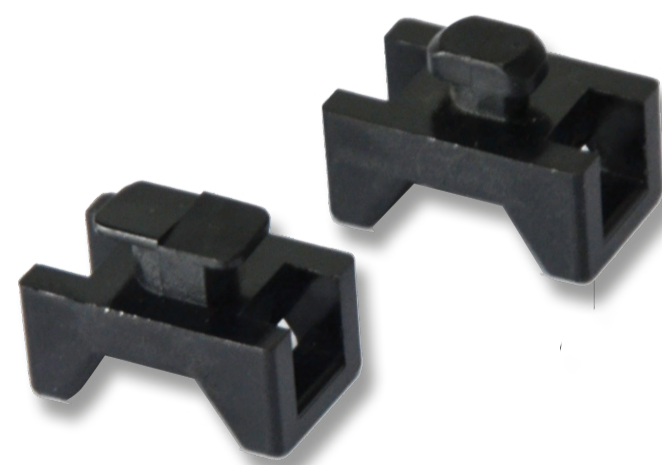

Aluminum Profile

& Accesories

T-slotted Aluminum Profile 30x30

Description

T-slotted Aluminum Profile, 30mm x 30mm x 6m
Is desingned for constucting medium weight assemblies such as machine structure frame, work stations, display frames, etc.

Part Number:
MP-3030-6

T-slotted Aluminum Profile 40x40

Description

T-slotted Aluminum Profile, 40mm x 40mm x 6m
Is desingned for constucting heavy weight assemblies such as machine structure frame, work stations, display frames, etc.

Part Number:
MP-4040L-6

T-slotted Aluminum Profile 40x80

Description

T-slotted Aluminum Profile, 40mm x 80mm x 3m
Is desingned for constucting heavy weight assemblies such as machine structure frame, work stations, display frames, etc.

Part Number:
MP-4080L-3

Accesories for Aluminum Profile

Steel Joint Clip
Part Number:
JC G308/ JC G408

Cable Tie Mount-Black
Part Number:
MTL-30/ MTL-40

Multi Block-Black & White
Part Number:
MB-G308 (3T o 5T/8T)/
MB-G408 (1T/10T)