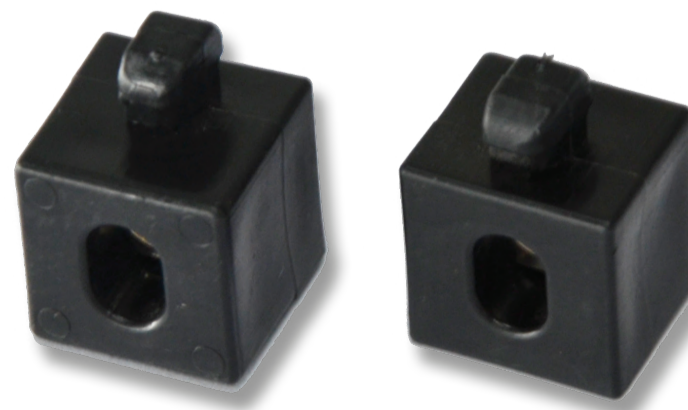

Aluminum Profile

& Accesories

T-slotted Aluminum Profile 30x30

Description

T-slotted Aluminum Profile, 30mm x 30mm x 6m
Is desingned for constucting medium weight assemblies such as machine structure frame, work stations, display frames, etc.

Part Number:
MP-3030-6

T-slotted Aluminum Profile 40x40

Description

T-slotted Aluminum Profile, 40mm x 40mm x 6m
Is desingned for constucting heavy weight assemblies such as machine structure frame, work stations, display frames, etc.

Part Number:
MP-4040L-6

T-slotted Aluminum Profile 40x80

Description

T-slotted Aluminum Profile, 40mm x 80mm x 3m
Is desingned for constucting heavy weight assemblies such as machine structure frame, work stations, display frames, etc.

Part Number:
MP-4080L-3

Accesories for Aluminum Profile

Steel Joint Clip
Part Number:
JC G308/ JC G408

Cable Tie Mount-Black
Part Number:
MTL-30/ MTL-40

Multi Block-Black & White
Part Number:
MB-G308 (3T o 5T/8T)/
MB-G408 (1T/10T)