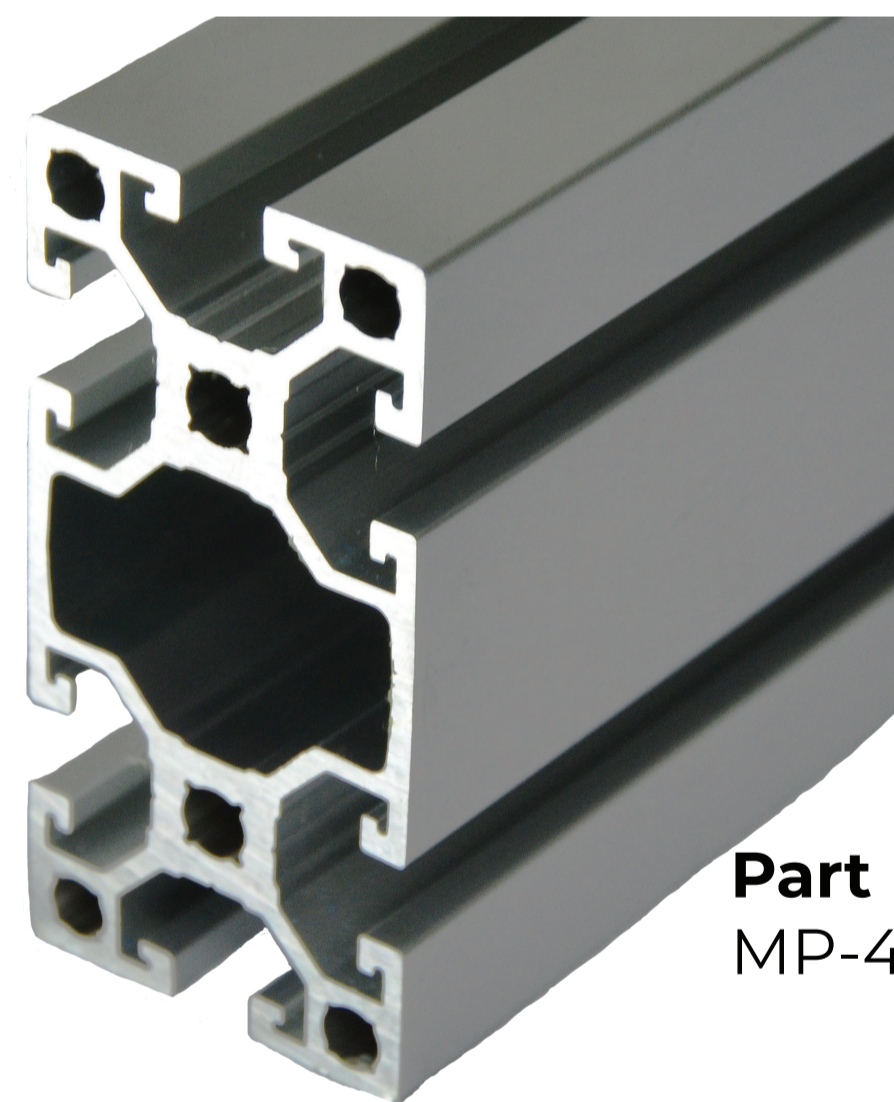

Aluminum Profile

& Accesories

T-slotted Aluminum Profile 30x30

Description

T-slotted Aluminum Profile, 30mm x 30mm x 6m
Is desingned for constucting medium weight assemblies such as machine structure frame, work stations, display frames, etc.

Part Number:
MP-3030-6

T-slotted Aluminum Profile 40x40

Description

T-slotted Aluminum Profile, 40mm x 40mm x 6m
Is desingned for constucting heavy weight assemblies such as machine structure frame, work stations, display frames, etc.

Part Number:
MP-4040L-6

T-slotted Aluminum Profile 40x80

Description

T-slotted Aluminum Profile, 40mm x 80mm x 3m
Is desingned for constucting heavy weight assemblies such as machine structure frame, work stations, display frames, etc.

Part Number:
MP-4080L-3

Accesories for Aluminum Profile

Steel Joint Clip
Part Number:
JC G308/ JC G408

Cable Tie Mount-Black
Part Number:
MTL-30/ MTL-40

Multi Block-Black & White
Part Number:
MB-G308 (3T o 5T/8T)/
MB-G408 (1T/10T)