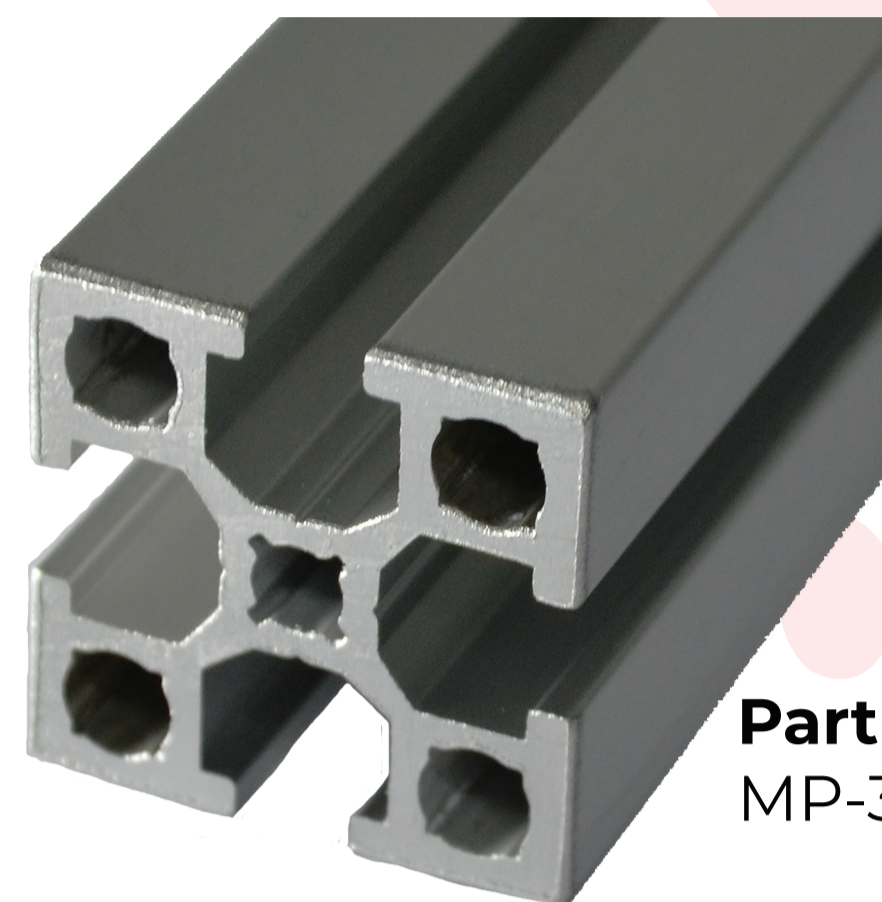

Aluminum Profile

& Accesories

T-slotted Aluminum Profile 30x30

Description

T-slotted Aluminum Profile, 30mm x 30mm x 6m
Is desingned for constucting medium weight assemblies such as machine structure frame, work stations, display frames, etc.

Part Number:
MP-3030-6

T-slotted Aluminum Profile 40x40

Description

T-slotted Aluminum Profile, 40mm x 40mm x 6m
Is desingned for constucting heavy weight assemblies such as machine structure frame, work stations, display frames, etc.

Part Number:
MP-4040L-6

T-slotted Aluminum Profile 40x80

Description

T-slotted Aluminum Profile, 40mm x 80mm x 3m
Is desingned for constucting heavy weight assemblies such as machine structure frame, work stations, display frames, etc.

Part Number:
MP-4080L-3

Accesories for Aluminum Profile

Steel Joint Clip
Part Number:
JC G308/ JC G408

Cable Tie Mount-Black
Part Number:
MTL-30/ MTL-40

Multi Block-Black & White
Part Number:
MB-G308 (3T o 5T/8T)/
MB-G408 (1T/10T)